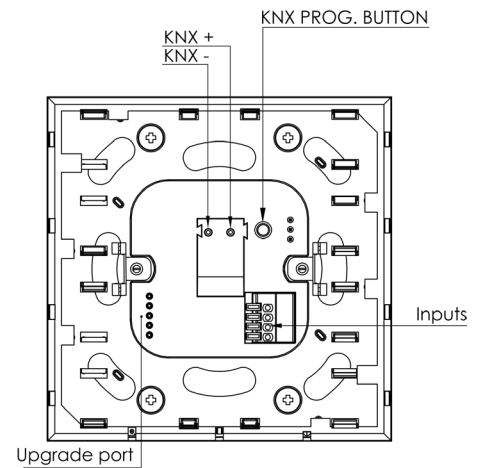

Interra iSwitch+ Technical Details

Technical Specifications

Product Code	ITR340-XXXX
Power Supply	KNX Power Supply
Current Consumption	10 mA
Push Buttons	Depends on model (1 to 10 button) 1 x KNX Programming button
LED Indicators	RGB LEDs for each button 1 x Blue Navigation LED 1 x Red Programming LED
Sensors	Temperature sensor (0.2°C sens.) Humidity sensor (2 %RH sens.) Air Quality Sensor (0-500 VOC Index) Brightness Sensor (Up to 1800 Lux.)
Interfaces	VA-type low power LCD
Commissioning Mode	S-Mode
Type of Protection	IP 20
Temperature Range	Operation (-5°C...45°C) Storage (-20°C...60°C)
Maximum Air Humidity	< 90 RH
Colour	Buttons: Depends on models Back cover: Matte black
Dimensions	90 x 90 x 12 mm (W x H x D)
Configuration	Configuration with ETS