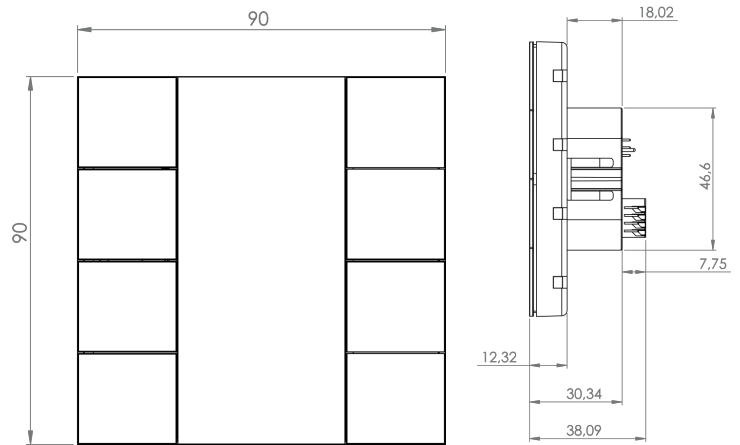

Interra iSwitch+ Technical Details

Technical Specifications

Product Code	ITR340-XXXX
Power Supply	KNX Power Supply
Current Consumption	10 mA
Push Buttons	Depends on model (1 to 10 button) 1 x KNX Programming button
LED Indicators	RGB LEDs for each button 1 x Blue Navigation LED 1 x Red Programming LED
Sensors	Temperature sensor (0.2°C sens.) Humidity sensor (2 %RH sens.) Air Quality Sensor (0-500 VOC Index) Brightness Sensor (Up to 1800 Lux.)
Interfaces	VA-type low power LCD
Commissioning Mode	S-Mode
Type of Protection	IP 20
Temperature Range	Operation (-5°C...45°C) Storage (-20°C...60°C)
Maximum Air Humidity	< 90 RH
Colour	Buttons: Depends on models Back cover: Matte black
Dimensions	90 x 90 x 12 mm (W x H x D)
Configuration	Configuration with ETS