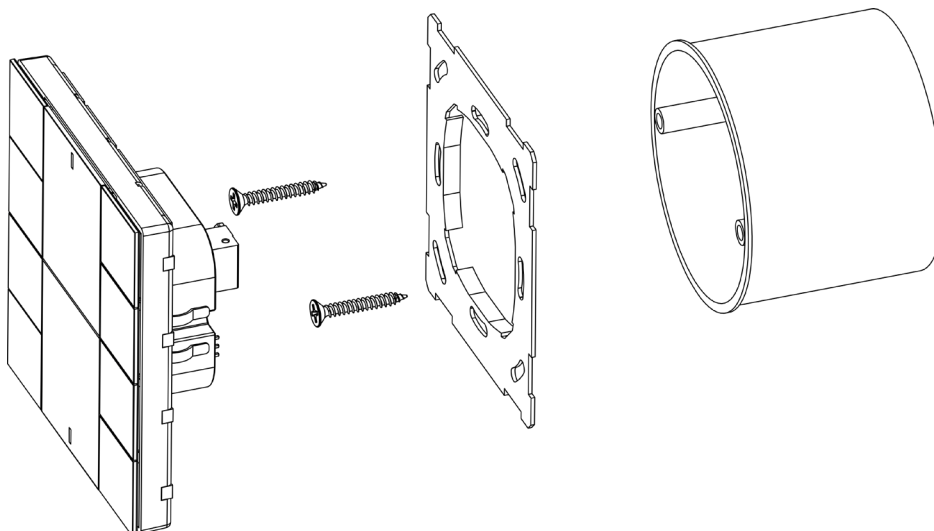

iSwitch+ Mounting Steps

Insert the metal frame of the Switch+ into the standard flush mount box with screws. Then connect the KNX cable and other cables (optional) to the respective terminals. Finally, insert the iSwitch+ into the metal frame.