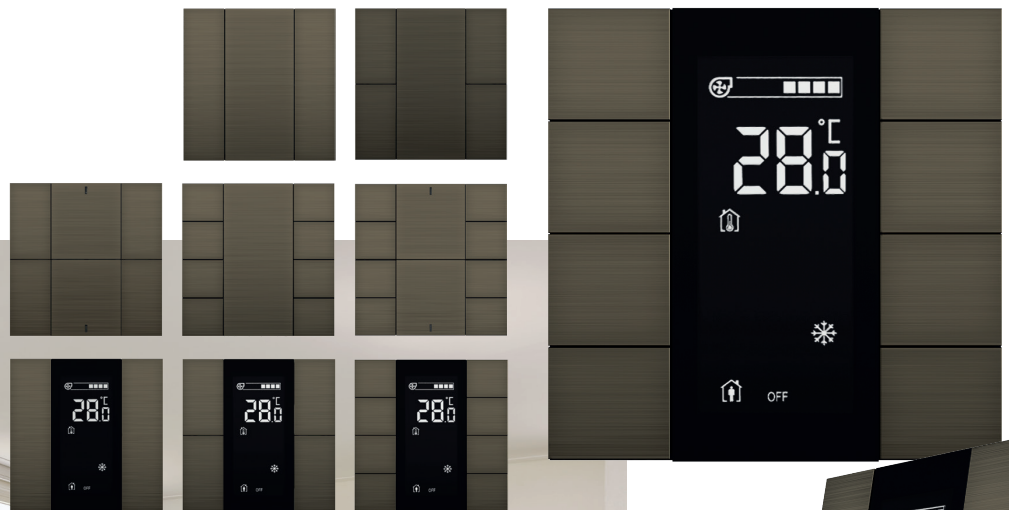

iSwitch+ - Bronze Aluminium Matt Brushed